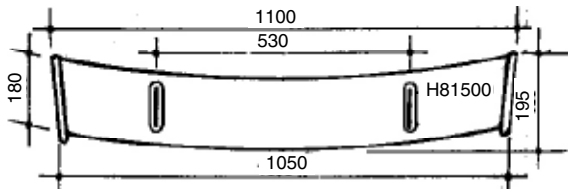

M9744 W5750	VW VENTO MINIGONNE LATERALI SERIE PARAFANGHINI - CODOLINI	SIDE SKIRTS WHEEL ARCHES	AB . 94,00 AB . 72,00
H542 H542LP	VOLVO 440 SPOILER POSTERIORE = ad esaurimento SPOILER POST.con STOP 35LED = Ad esaurimento	REAR SPOILER = up to stock exhaustion REAR SPOILER with brakelight 35 LED up to stock exhaustion	PR . 133,00 PR . 167,00
H672 H672LP	VOLVO 740/760/940/960 WAGON SPOILER POSTERIORE SPOILER POST.con STOP 35LED	REAR SPOILER REAR SPOILER with brakelight 35 LED	PR . 143,00 PR . 165,00
H909 H992G	VOLVO S40 2004- SPOILER POSTERIORE SPOILER POSTERIORE linea slim senza primer	REAR SPOILER REAR SPOILER slim line without primer	PR . 141,00 PR . 48,00
CA4110 FS3322 H758 H759	VOLVO S40 - V40 -3/2004 CARENATURE FARI ANT. SPOILER ANTERIORE SPOILER POST S40 tipo originale SPOILER POST V40 tipo originale	LIGHT BROWS FRONT SPOILER REAR SPOILER S40 original look REAR SPOILER V40 original look	AB . 36,00 AB . 152,00 PR . 134,00 PR . 134,00
H968	VOLVO V50 SPOILER POSTERIORE	REAR SPOILER	PR . 122,00
H892 H988G	VOLVO S60 SPOILER POSTERIORE S60 SPOILER POSTERIORE S60 linea slim senza primer	REAR SPOILER S60 REAR SPOILER S60 slim line without primer	PR . 139,00 PR . 48,00
FS3299 H539	VOLVO S70 - 850 SPOILER ANTERIORE S70 - V70 SPOILER POSTERIORE S70/850	FRONT SPOILER S70 - V70 REAR SPOILER S70/850	VT . 207,00 PR . 162,00
H858 H987G	VOLVO S80 SPOILER POSTERIORE S80 SPOILER POSTERIORE S80 linea slim senza primer	REAR SPOILER S80 REAR SPOILER S80 slim line without primer	PR . 171,00 PR . 48,00
FS3299 H844LK	VOLVO V70 3/2000- SPOILER ANTERIORE SPOILER POST.con STOP 35LED	FRONT SPOILER REAR SPOILER with brakelight 35 LED	VT . 207,00 PR . 177,00
H679 H679LK	VOLVO V70 -2/2000- 850 WAGON SPOILER POSTERIORE SPOILER POST.con STOP 35LED	REAR SPOILER REAR SPOILER with brakelight 35 LED	PR . 135,00 PR . 168,00
H444LKXX H462LKGXX H482LKGXX H884GXX H936GXX	UNIVERSALE / SPOILER POST - UNIVERSAL REAR SPOILER SPOILER POST.con STOP 35LED SPOILER POST. grezzo con STOP 35LED SPOILER POST.con STOP 35LED GREZZO SPOILER POST DOPPIA ALA grezzo UNIVERSALE SPOILER POST FF DOPPIA ALA grezzo UNIVERSALE	REAR SPOILER with brakelight 35 LED REAR SPOILER with STOPLIGHT 35 LED (without primer) REAR SPOILER with STOPLIGHT - without primer REAR SPOILER 2 WINGS without primer UNIVERSALE REAR SPOILER FF 2 WINGS without primer	PR . 110,00XX PR . 79,00XX PR . 79,00XX PR . 106,00XX VT . 166,00XX
H81500GXX H81500XX H83110XX H86200GXX	UNIVERSALE / SPOILER POST REGOLABILE - UNIVERSAL ADJUSTABLE REAR SPOILER SPOILER POSTERIORE regolabile grezzo SPOILER POSTERIORE regolabile SPOILER POSTERIORE regolabile SPOILER POSTERIORE regolabile grezzo	ADJUSTABLE REAR SPOILER without primer ADJUSTABLE REAR SPOILER ADJUSTABLE REAR SPOILER ADJUSTABLE REAR SPOILER without primer	PR . 98,00XX PR . 122,00XX PR . 122,00XX PR . 98,00XX

H81500 Spoiler post. tetto universale. - Universal rear roof spoiler.
H86200 Spoiler post. tetto universale. - Universal rear roof spoiler.